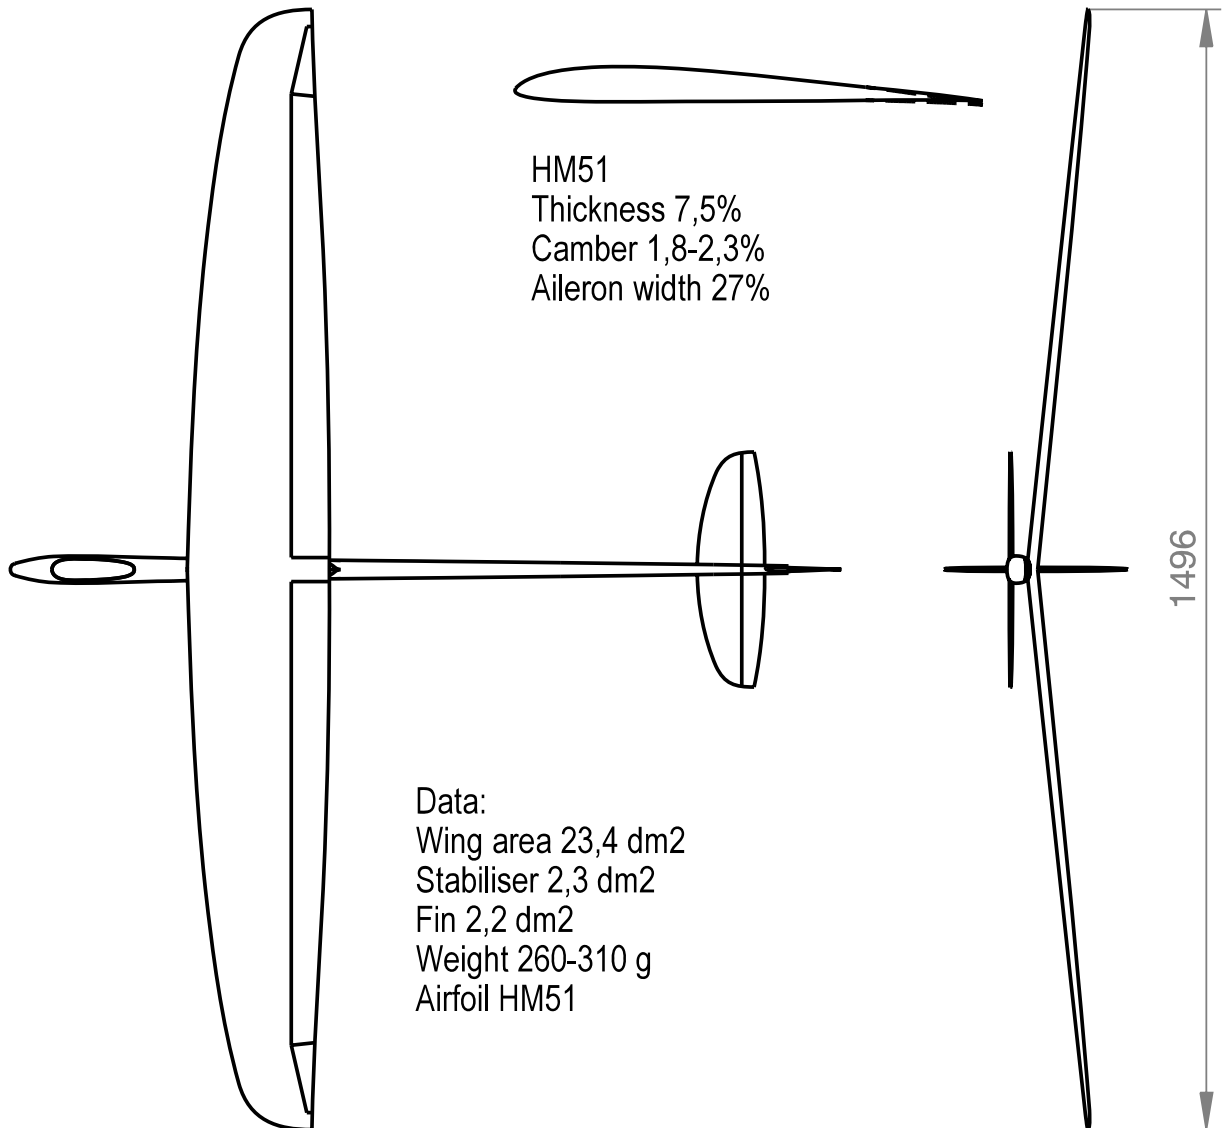

Sirius 2009

Developed by: Jonas Blomdahl, Mattias Hammarskiöld, Stefan Wahlberg

Design: Mattias Hammarskiöld